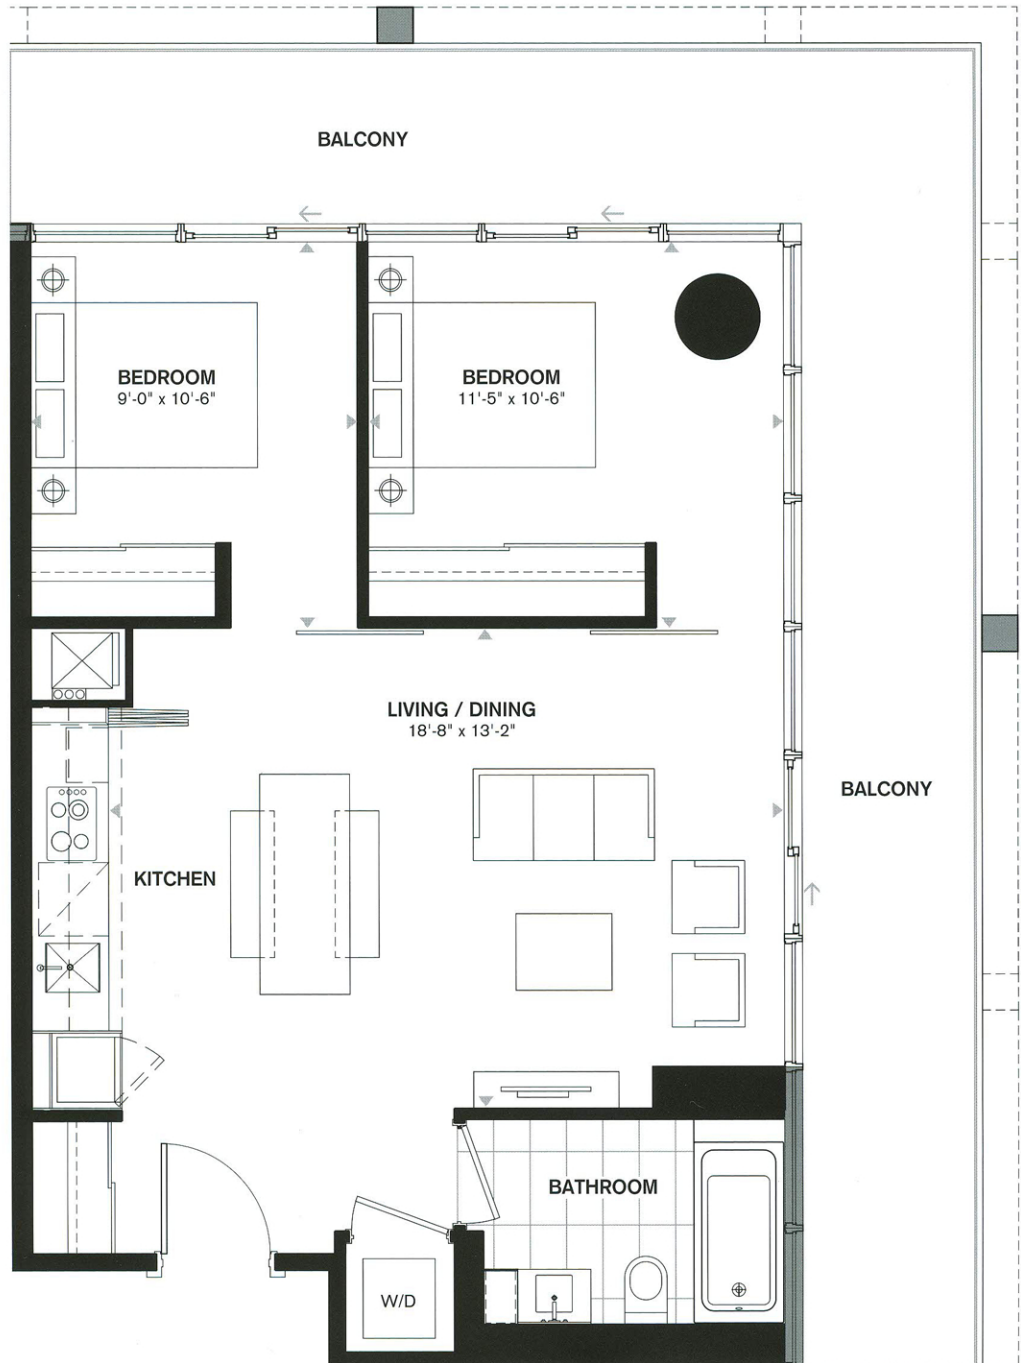

655 sq.ft. Two Bedroom

Balcony (290 sq.ft.) Total Size 945 sq.ft.

T6

All areas and stated room dimensions are approximate. Floor area measured in accordance with Tarion Bulletin #22. Actual living area will vary from floor area stated. Floorplan may be mirrored. Builder may substitute materials for those provided in the plans and specifications provided such materials are of quality equal to or better than the material provided for in the plans and specifications. Floorplans are subject to change without notice. E. & O.E.

FLOOR 05

FLOOR 06 - 36