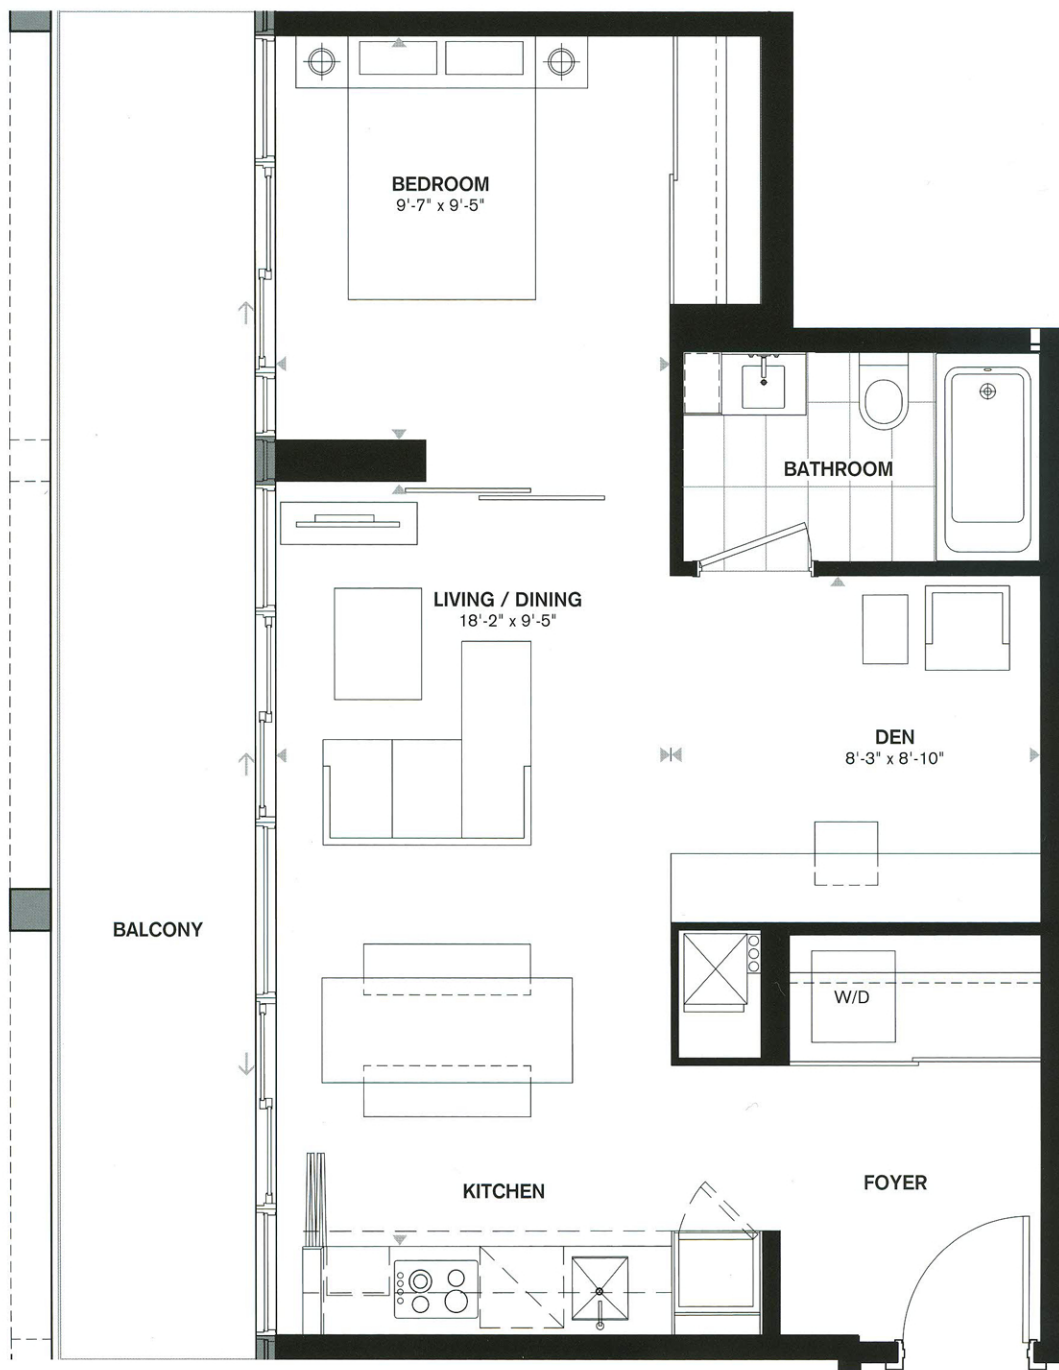

600 sq.ft. One Bedroom + Den

Balcony (160 sq.ft.) Total Size 760 sq.ft.

T5

All areas and stated room dimensions are approximate. Floor area measured in accordance with Tarion Bulletin #22. Actual living area will vary from floor area stated. Floorplan may be mirrored. Builder may substitute materials for those provided in the plans and specifications provided such materials are of quality equal to or better than the material provided for in the plans and specifications. Floorplans are subject to change without notice. E. & O.E.