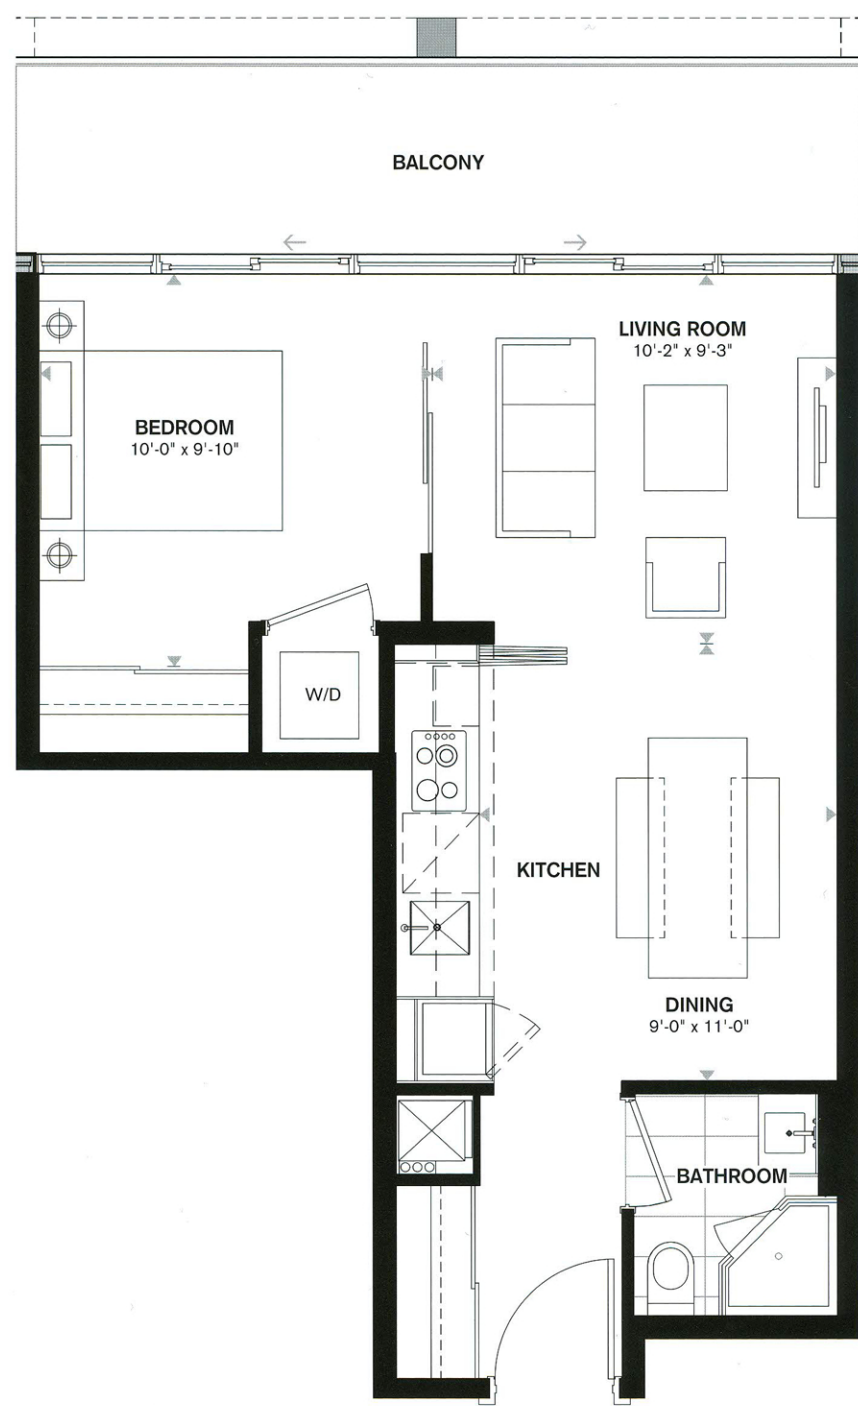

480 sq.ft. One Bedroom

Balcony (105 sq.ft.) Total Size 585 sq.ft.

T3