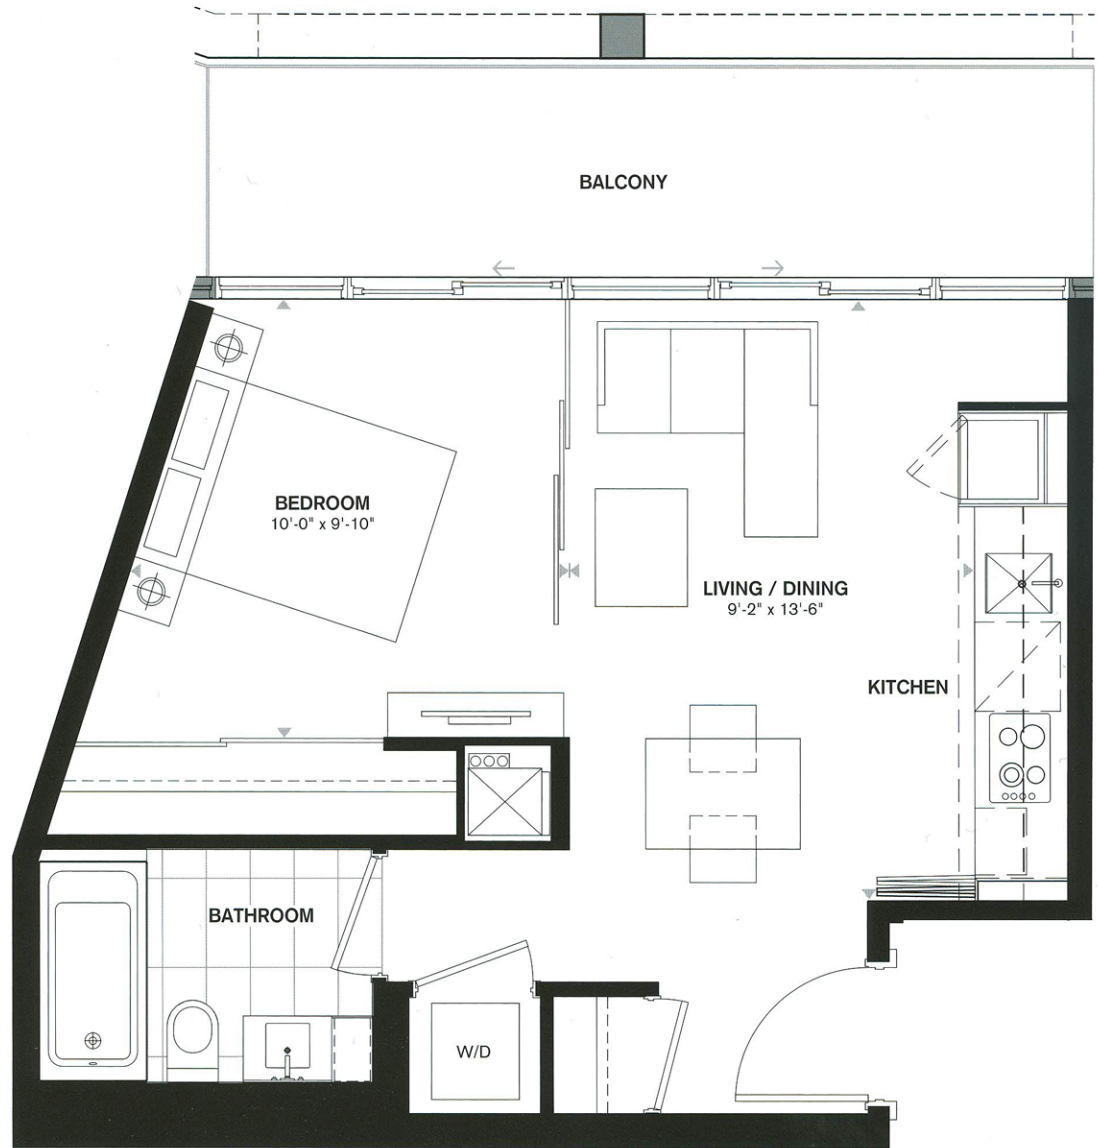

T2

450 sq.ft. One Bedroom

Balcony (100 sq.ft.) Total Size 550 sq.ft.